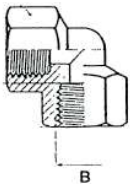

DD44 - Nippel 90° - BSPP - Binnen/Binnendraad

A	Model	CA-nummer
1/8"	1/8DD44BL	76/89/0310
1/4"	1/4DD44BL	76/89/0315
3/8"	3/8DD44BL	76/89/0320
1/2"	1/2DD44BL	76/89/0325
3/4"	3/4DD44BL	76/89/0326
1"	1DD44BL	76/89/0327