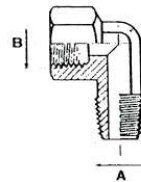

CD43 - Nippel 90° - BSPP/BSPT - Binnen/Buitendraad

A	B	Model	CA-nummer
1/8"	1/8"	1/8CD43BL	76/89/0290
1/4"	1/4"	1/4CD43BL	76/89/0295
3/8"	3/8"	3/8CD43BL	76/89/0300
1/2"	1/2"	1/2CD43BL	76/89/0305
3/4"	3/4"	3/4CD43BL	76/89/0306
1"	1"	1CD43BL	76/89/0307