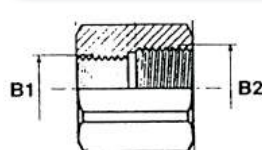

GG44 - Reductienippel - BSPP - Binnen/Binnendraad

B1	B2	Model	CA-nummer
1/8"	1/4"	1/8x1/4GG44BL	76/89/0515
1/8"	3/8"	1/8x3/8GG44BL	76/89/0520
1/8"	1/2"	1/8x1/2GG44BL	76/89/0525
1/4"	3/8"	1/4x3/8GG44BL	76/89/0530
1/4"	1/2"	1/4x1/2GG44BL	76/89/0535
3/8"	1/2"	3/8x1/2GG44BL	76/89/0540